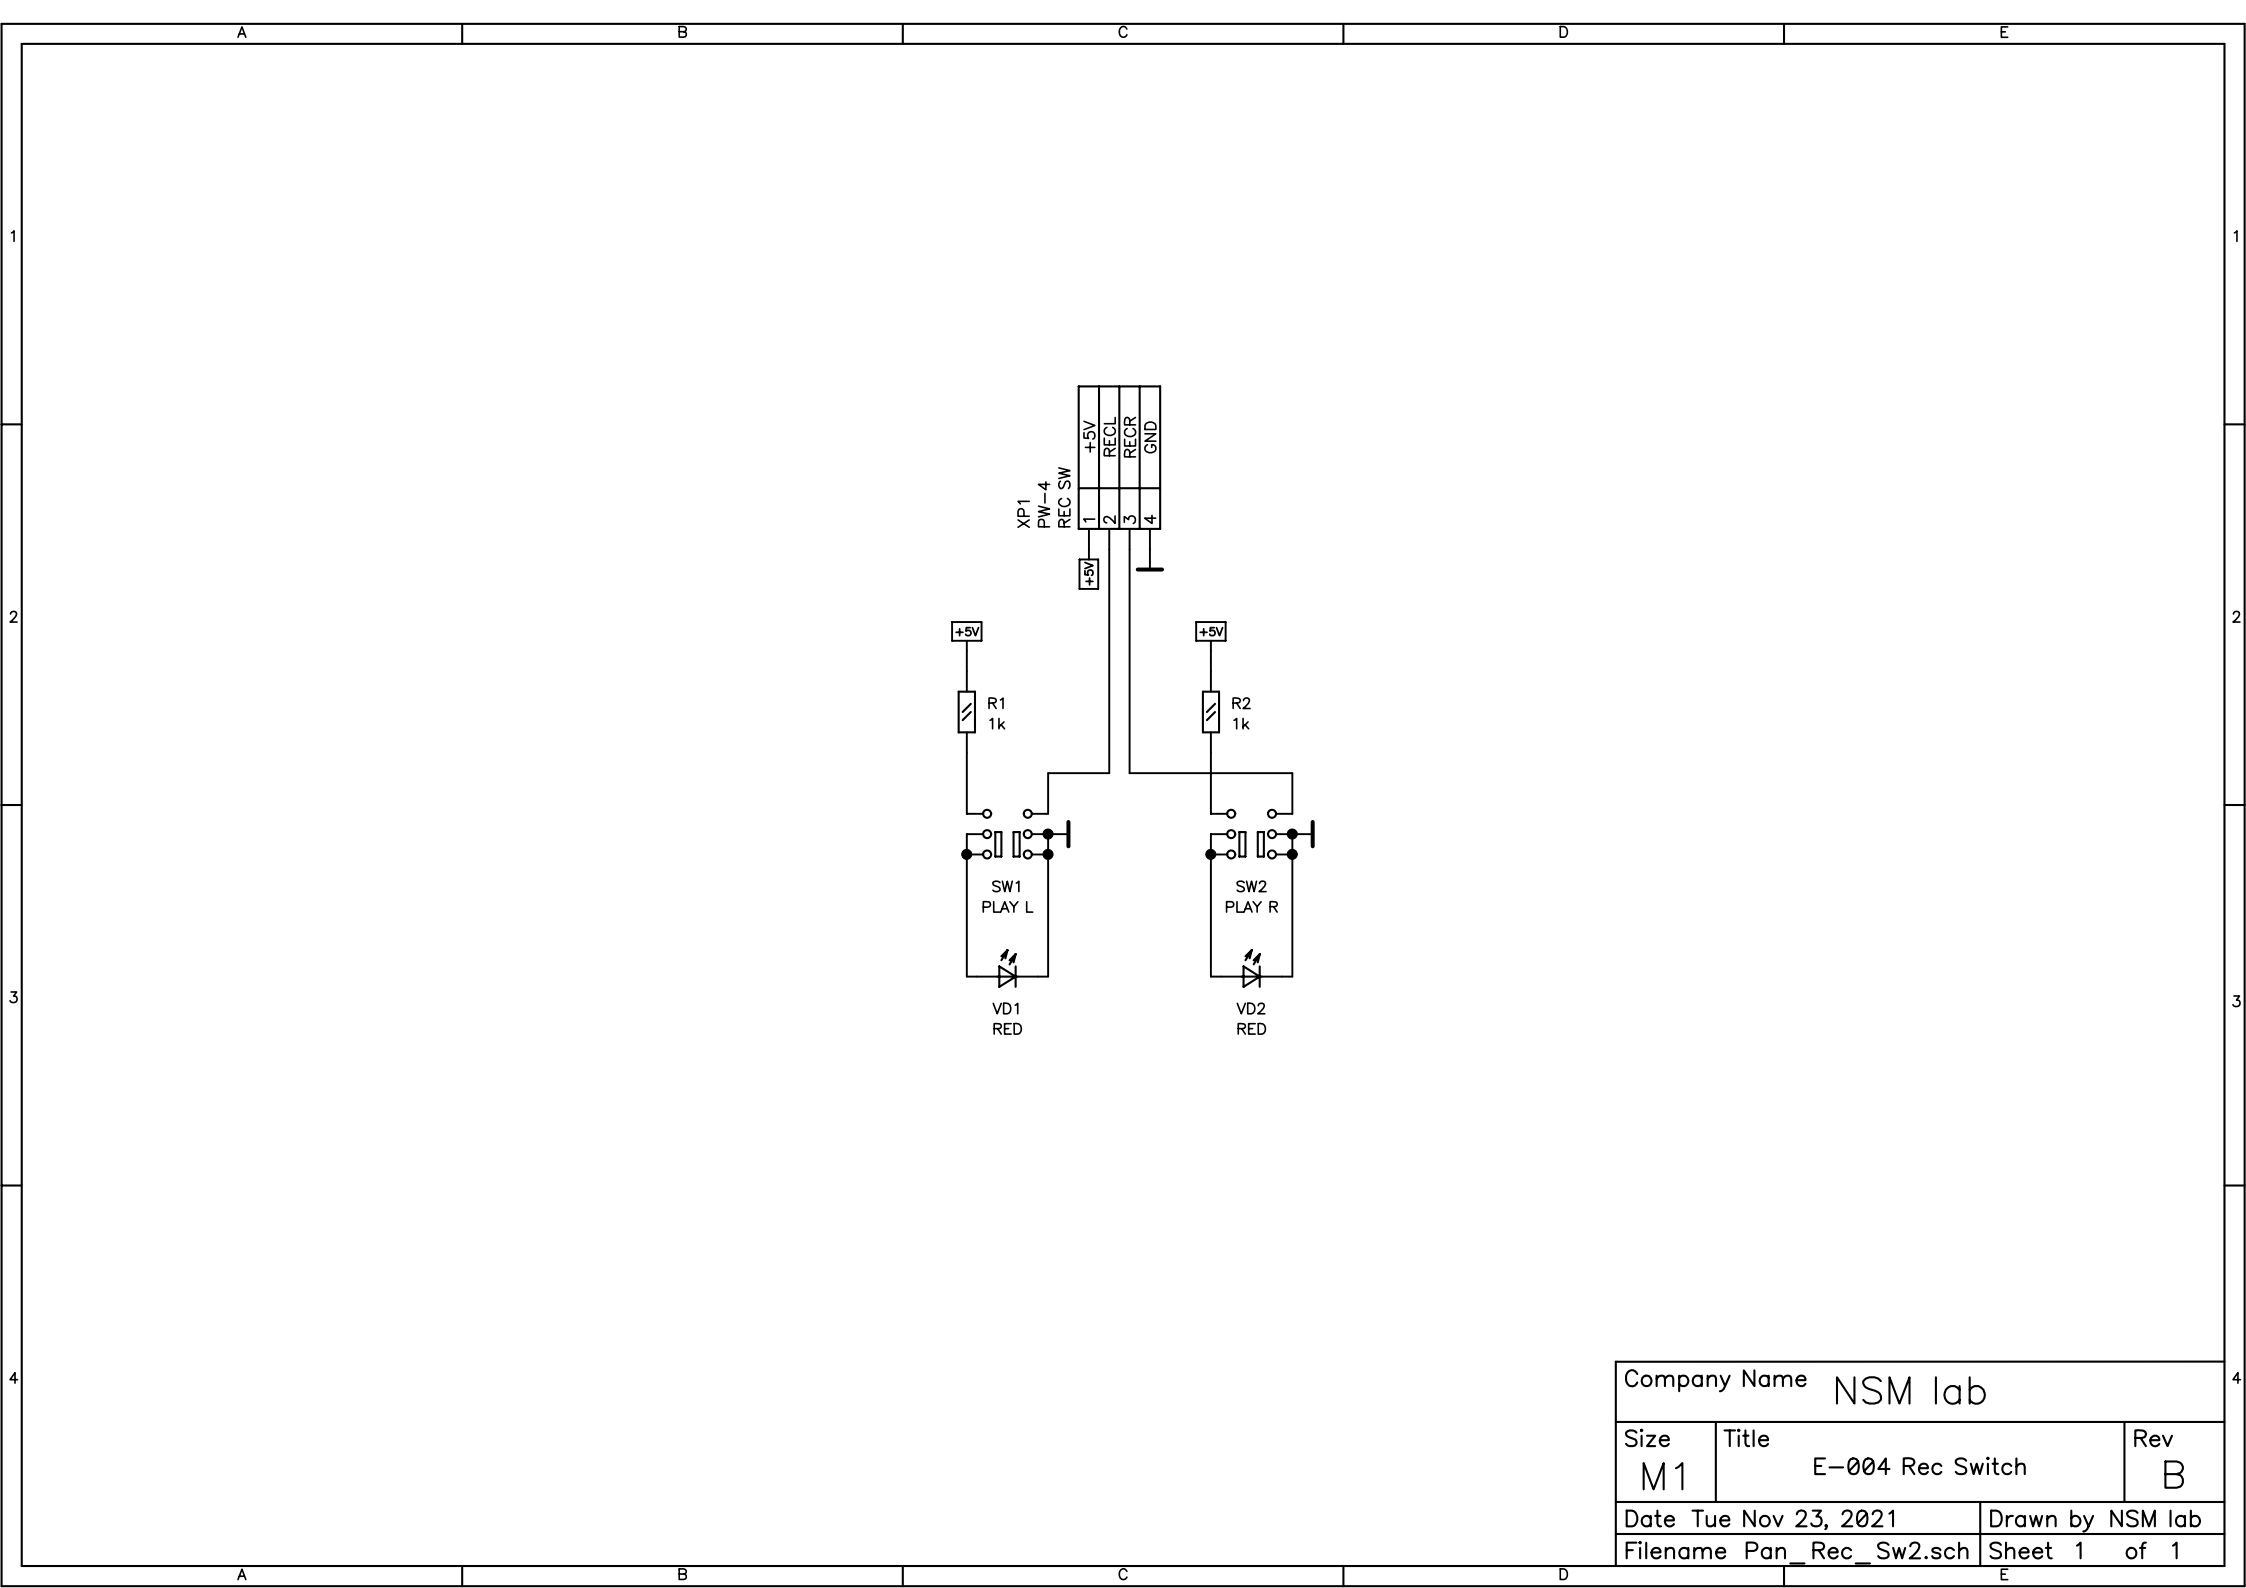

Company Name NSM lab		
Size M1	Title E-004 Play Switch	Rev B
Date Mon Nov 22, 2021	Drawn by NSM lab	
Filename Pan_Play_Sw2.sch	Sheet 1 of 1	

Company Name NSM lab		
Size M1	Title E-004 Rec Switch	Rev B
Date Tue Nov 23, 2021	Drawn by NSM lab	
Filename Pan_Rec_Sw2.sch	Sheet 1 of 1	