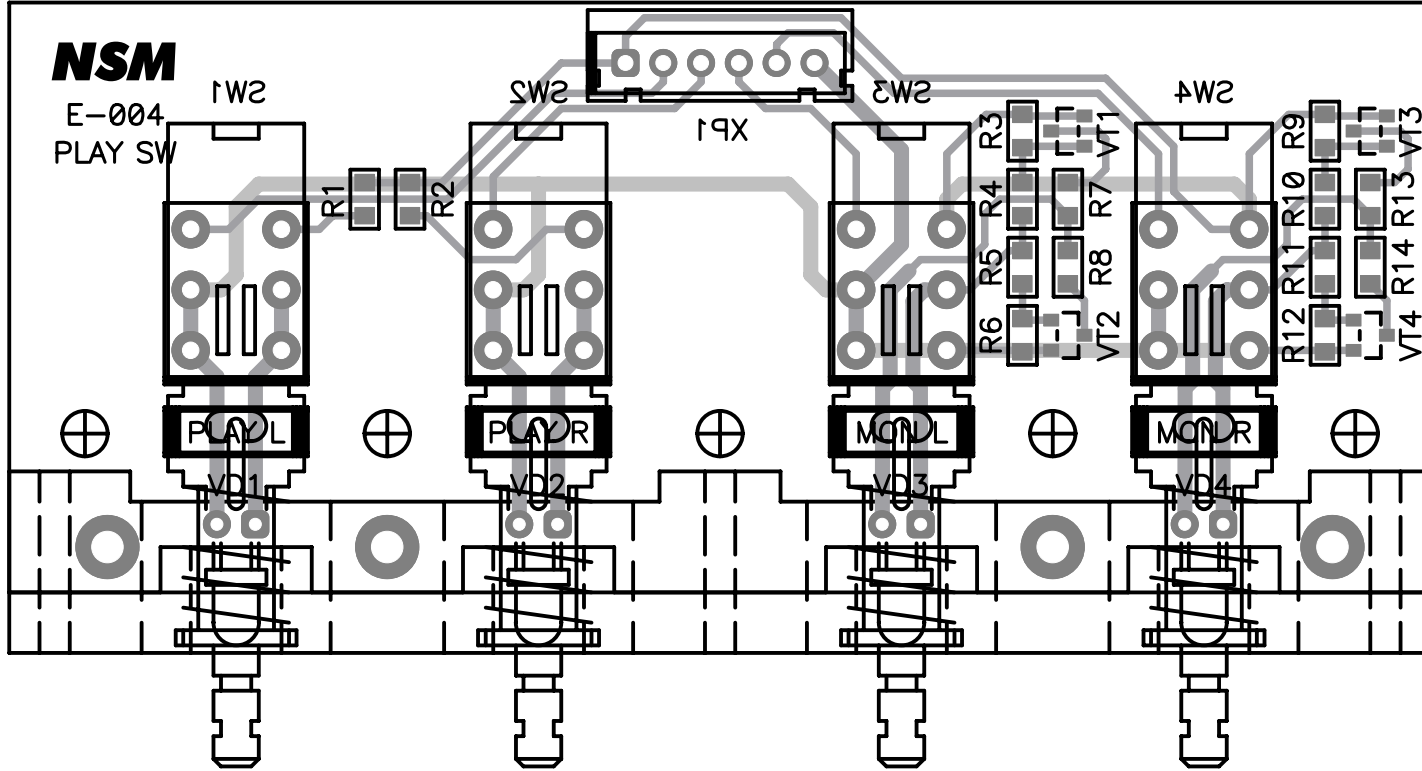

Company Name NSM lab		
Size M1	Title E-004 Play Switch	Rev B
Date Mon Nov 22, 2021	Drawn by NSM lab	
Filename Pan_Play_Sw2.sch	Sheet 1 of 1	

Company Name NSM lab		
Size M1	Title E-004 Rec Switch	Rev B
Date Tue Nov 23, 2021	Drawn by NSM lab	
Filename Pan_Rec_Sw2.sch	Sheet 1 of 1	