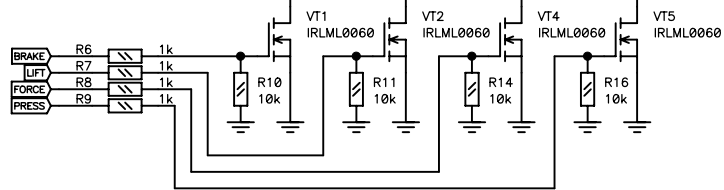

XP1  
MRN-22  
KEYBOARD

XP2  
PW-8  
COUNTER

XP6  
PW-3  
REMOTE

ISP CONNECTOR

Company Name		NSM lab	
Size	Title	Rev	
A35	O-004 Control Board	B	
Date	Tue May 18, 2021	Drawn by	NSM lab
Filename	Control_Olymp-004.sch	Sheet	1 of 1