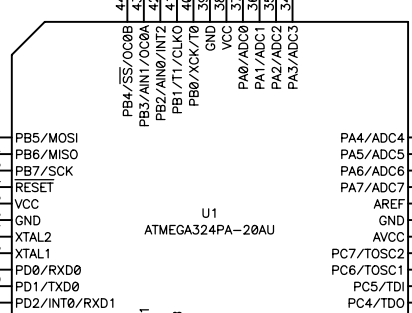

XP1  
MRN-22  
KEYBOARD

XP2  
PW-8  
COUNTER

XP6  
PW-3  
REMOTE

ISP CONNECTOR

Company Name		NSM lab	
Size	Title	Rev	
A35	O-004 Control Board	B	
Date	Tue May 18, 2021	Drawn by	NSM lab
Filename	Control_Olymp-004.sch	Sheet	1 of 1