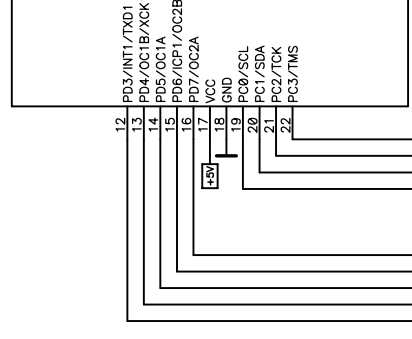

XP1  
MRN-22  
KEYBOARD

XP2  
PW-8  
COUNTER

XP6  
PW-3  
REMOTE

ISP CONNECTOR

Company Name		NSM lab	
Size	Title	Rev	
A35	O-004 Control Board	B	
Date	Tue May 18, 2021	Drawn by	NSM lab
Filename	Control_Olymp-004.sch	Sheet	1 of 1