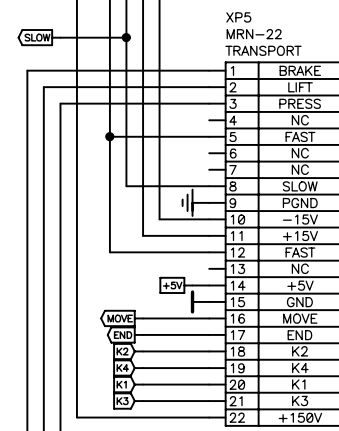

XP1  
MRN-22  
KEYBOARD

XP2  
PW-8  
COUNTER

XP6  
PW-3  
REMOTE

ISP CONNECTOR

Company Name		NSM lab	
Size	Title	Rev	
A35	O-004 Control Board	B	
Date	Tue May 18, 2021	Drawn by	NSM lab
Filename	Control_Olymp-004.sch	Sheet	1 of 1