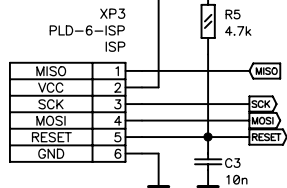

XP1  
MRN-22  
KEYBOARD

XP2  
PW-8  
COUNTER

XP6  
PW-3  
REMOTE

ISP CONNECTOR

Company Name		NSM lab	
Size	Title	Rev	
A35	O-004 Control Board	B	
Date	Tue May 18, 2021	Drawn by	NSM lab
Filename	Control_Olymp-004.sch	Sheet	1 of 1