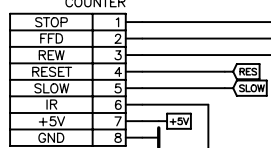

XP1  
MRN-22  
KEYBOARD

XP2  
PW-8  
COUNTER

XP6  
PW-3  
REMOTE

ISP CONNECTOR

Company Name		NSM lab	
Size	Title	Rev	
A35	O-004 Control Board	B	
Date	Tue May 18, 2021	Drawn by	NSM lab
Filename	Control_Olymp-004.sch	Sheet	1 of 1