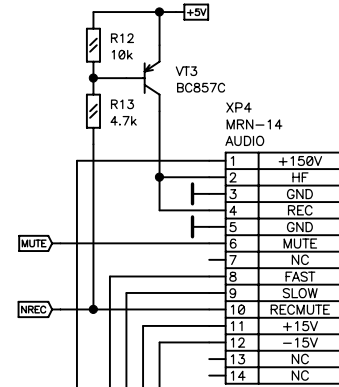

XP1  
MRN-22  
KEYBOARD

XP2  
PW-8  
COUNTER

XP6  
PW-3  
REMOTE

ISP CONNECTOR

Company Name		NSM lab	
Size	Title	Rev	
A35	O-004 Control Board	B	
Date	Tue May 18, 2021	Drawn by	NSM lab
Filename	Control_Olymp-004.sch	Sheet	1 of 1