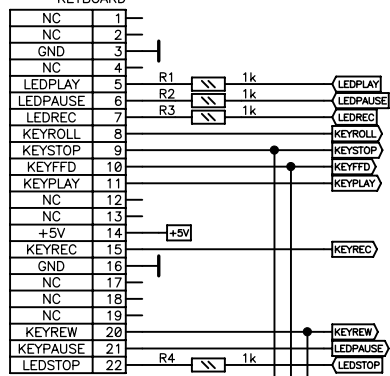

XP1  
MRN-22  
KEYBOARD

XP2  
PW-8  
COUNTER

XP6  
PW-3  
REMOTE

ISP CONNECTOR

Company Name		NSM lab	
Size	Title	Rev	
A35	O-004 Control Board	B	
Date	Tue May 18, 2021	Drawn by	NSM lab
Filename	Control_Olymp-004.sch	Sheet	1 of 1