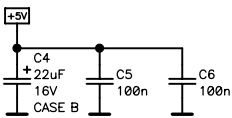

XP1  
MRN-22  
KEYBOARD

XP2  
PW-8  
COUNTER

XP6  
PW-3  
REMOTE

ISP CONNECTOR

Company Name		NSM lab	
Size	Title	Rev	
A35	O-004 Control Board	B	
Date	Tue May 18, 2021	Drawn by	NSM lab
Filename	Control_Olymp-004.sch	Sheet	1 of 1