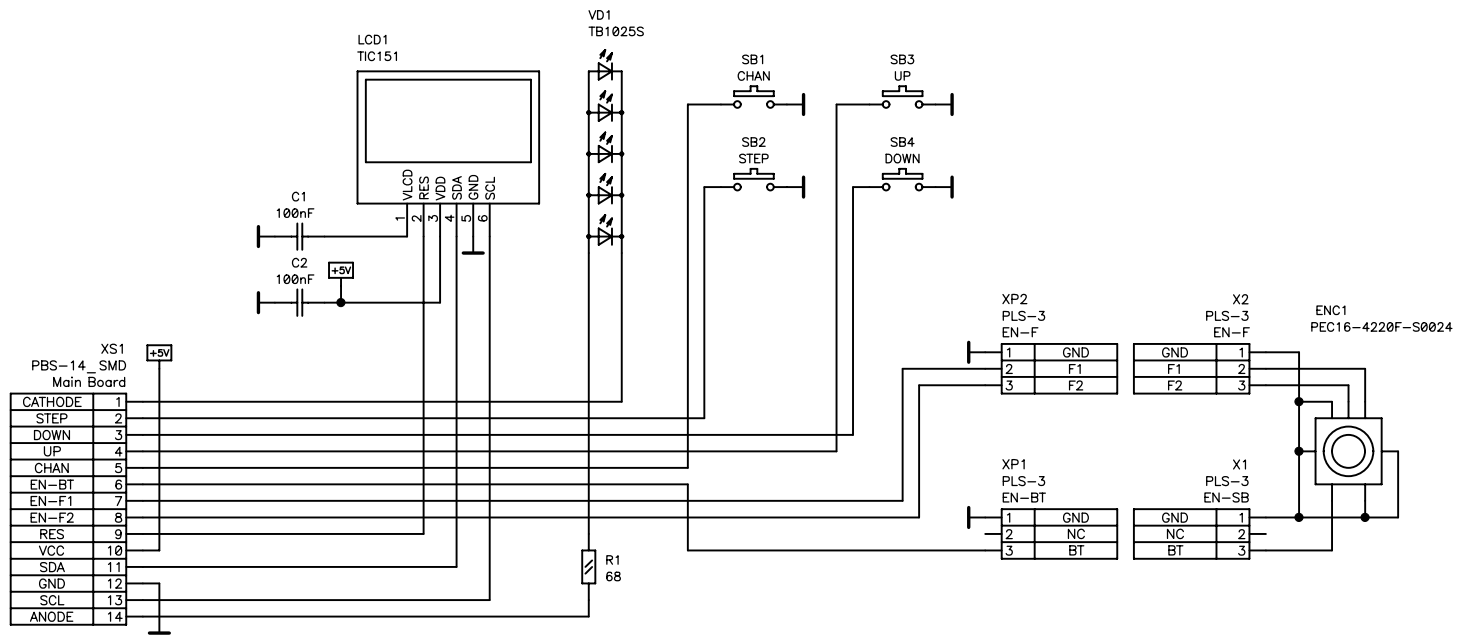

Company Name NSM lab		
Size A35	Title SG-642	Rev A
Date Mon Oct 04, 2010	Drawn by NSM lab	
Filename SG-642_Panel.sch	Sheet 1 of 1	