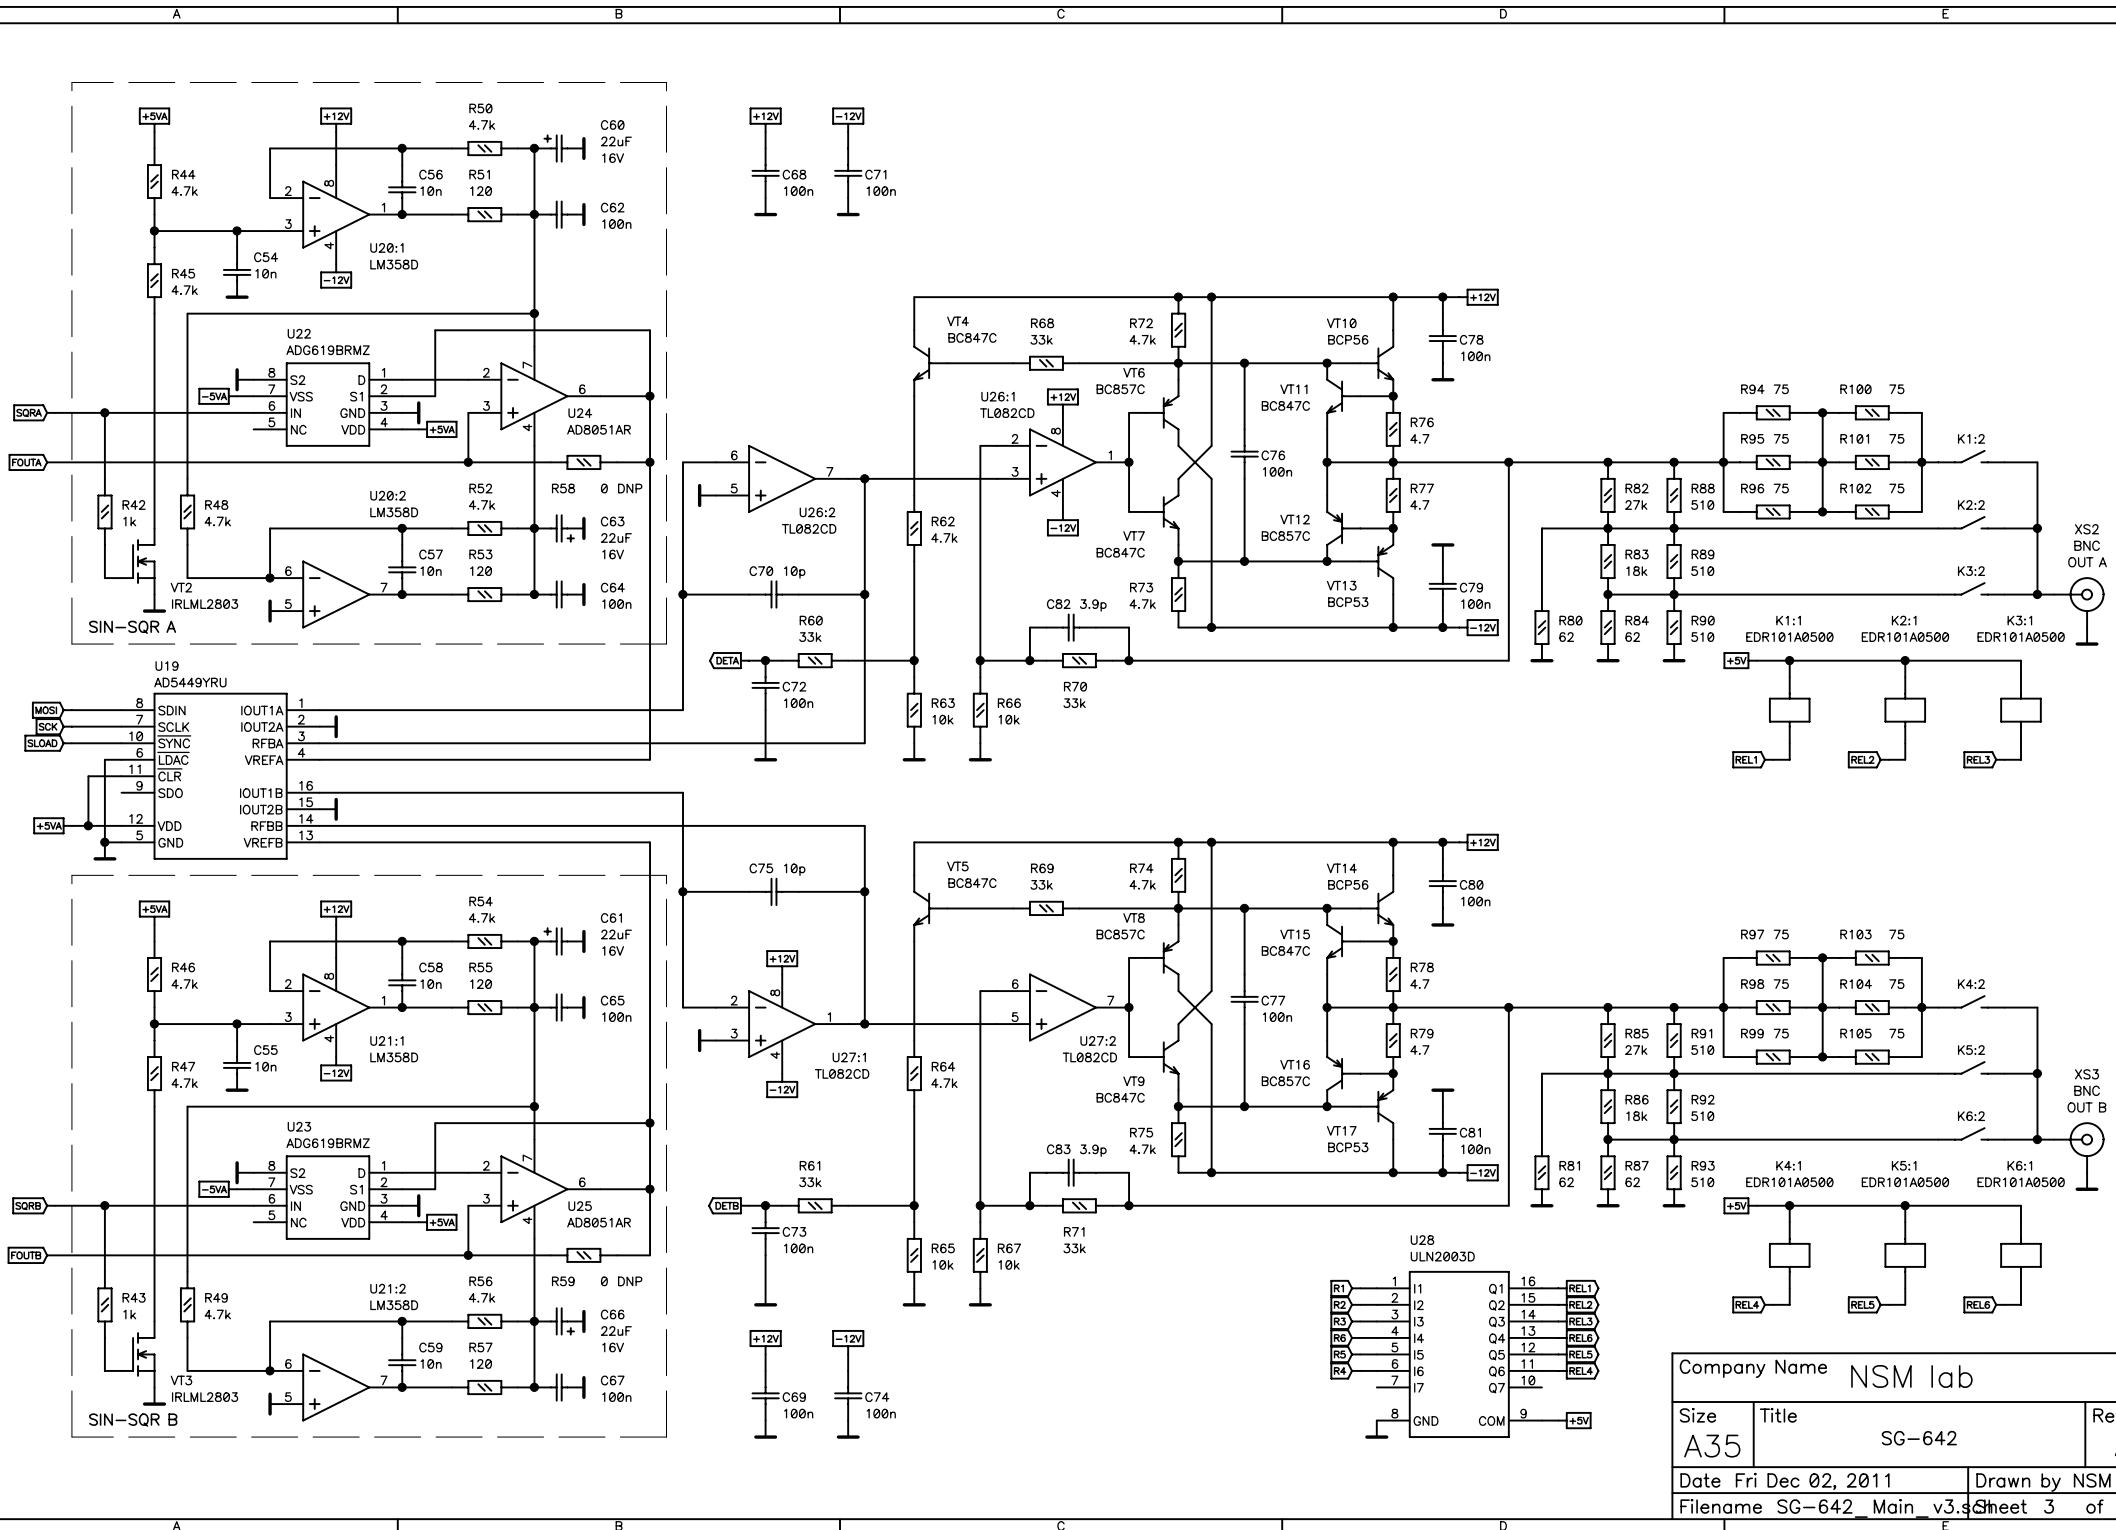

Company Name NSM lab		
Size A35	Title SG-642	Rev A
Date Fri Dec 02, 2011	Drawn by NSM lab	
Filename SG-642_Main_v3.sch Sheet 1 of 3		

Company Name NSM lab		
Size A35	Title SG-642	Rev A
Date Fri Dec 02, 2011	Drawn by NSM lab	
Filename SG-642_Main_v3.sch Sheet 3 of 3		

Company Name NSM lab		
Size A35	Title SG-642	Rev A
Date Mon Oct 04, 2010	Drawn by NSM lab	
Filename SG-642_Panel.sch	Sheet 1 of 1	